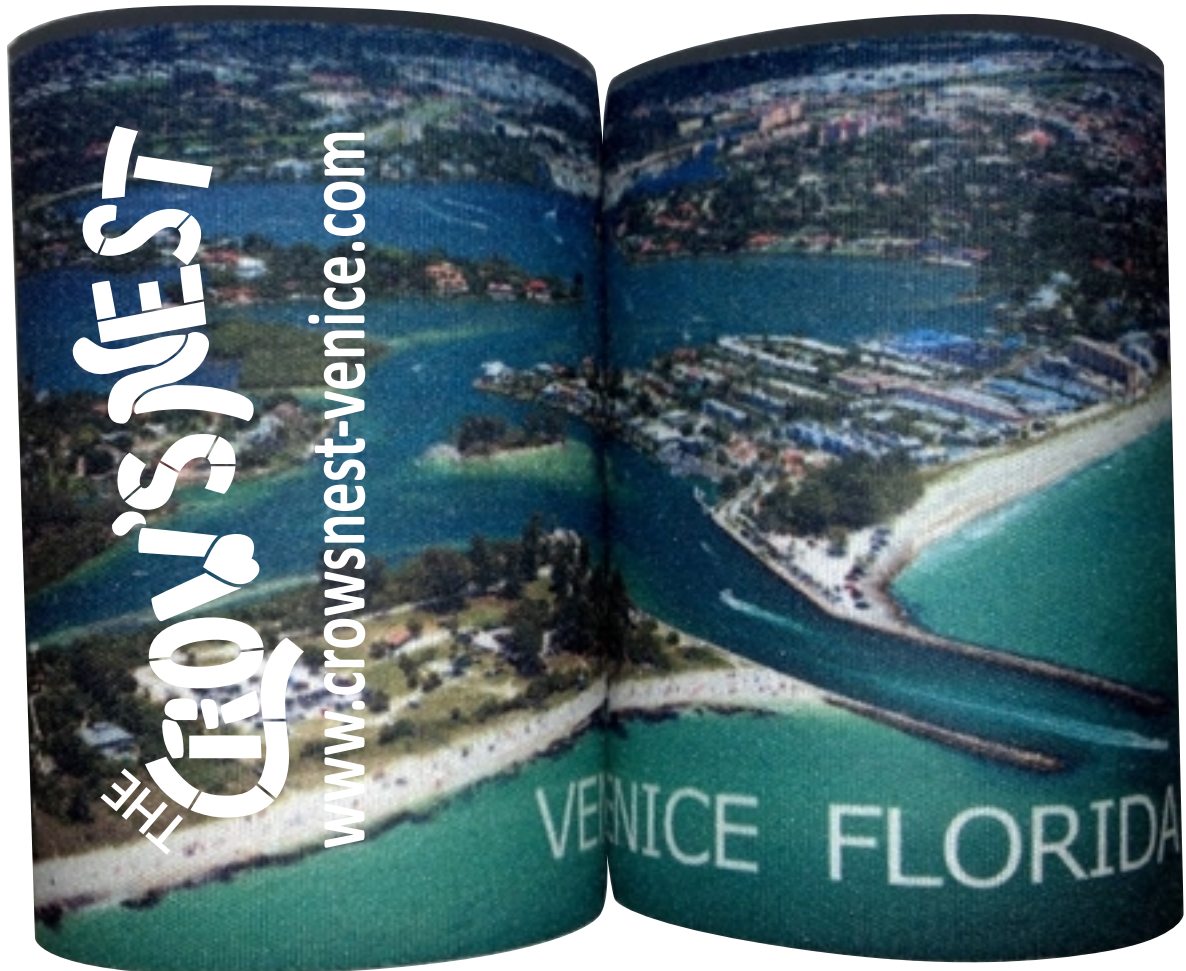

Can cooler proof

2 1/2 tall X 2 wide